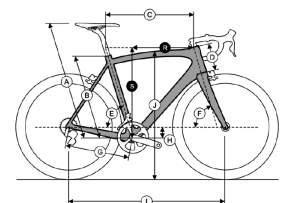

Seatpostclamp	
Seatpost diameter	Kanzo Fast Aero seatpost
Seatpost clamp article code	SPCAER4ZA006
Seatpost clamp article description	Seatpost clamp - Internal

Bottom bracket type/size	
Type of bottom bracket (BSA, PF, ...)	PF BB86
Width	86,5mm

Fenders		
Art code		MDGM50CUR001
Tire width		42mm

6. Wheels and tyres

Frame		
Wheel dimension		700c
Build in width		142mm
Wheel axl diameter		12mm
Thru Axl Frame article code		QRET124ZA039
Length		164mm
Pitch		1,5mm

Fork		
Wheel dimension		700c
Build in width		100mm
Wheel axl diameter		12mm
Thru Axl Fork article code		QRET124ZA038
Length		120mm
Pitch		1,5mm

Tires		
Maximum tyre size		42mm

6. Geometry

	A	B	C	C'	D	E	F	G	H	I	J	S	R
XS	760	470	522		115	74,5	71	425	74	1001	868	537	373
S	785	495	547		144	73,5	71	425	72	1017	894	563	380
M	810	520	565		168	73	71,5	425	72	1026	919	587	385
L	835	545	587		197	72,5	71,5	425	70	1044	944	613	393
XL	860	570	601		221	72,5	72	425	70	1053	969	638	400

Geometry G1 handlebar

Handlebar sizing: 100-400

100 = stem length (mm)

400 = CC distance top (mm)